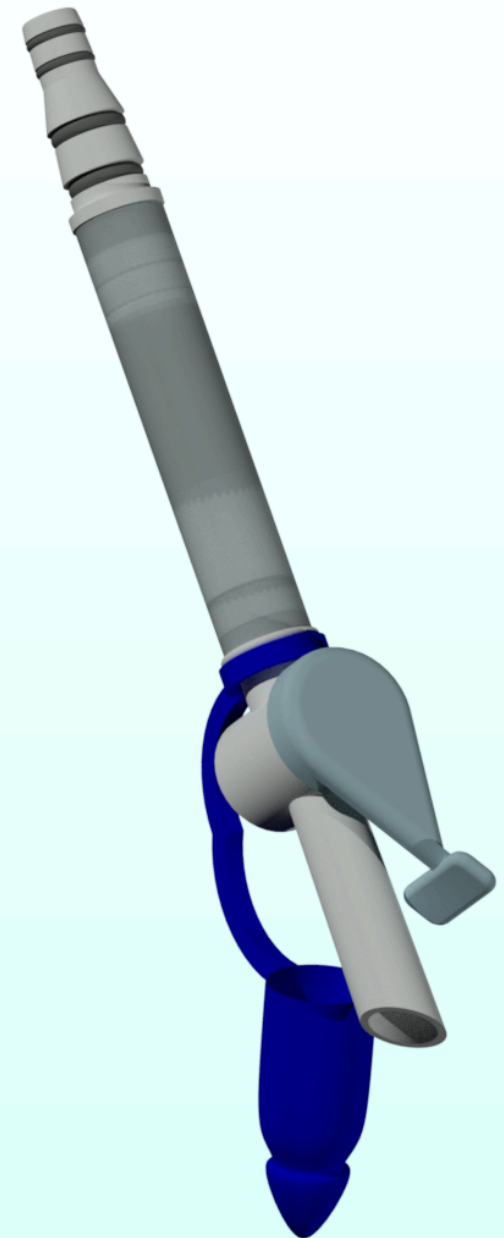

INSTRUCTIONS

(cont.)

1. CONNECT

Simply connect the BobTail drain to your bag or pouch by pushing and twisting the connector (A) into the drain on the bag.

2. WEAR

Wear the BobTail drain all day if you choose (horizontally so that it easily comes out the zipper) or keep it in the provided bag until needed.

3. DRAIN

Simply pull out the Bobtail, remove the cap (D), aim, and open the valve (B) by pushing away from yourself. You can empty the bag standing or sitting, into a bottle, or toilet.

4. RETURN

When the urostomy bag is emptied, pull the valve (B) towards yourself to close, replace the cap (D), and return inside your clothing or to the provided bag.

5. CLEAN

Wash the BobTail drain daily with soap and water.

Dry thoroughly before using again.

6. REPLACE

The BobTail drain must be replaced every 14 days with a fresh device.

The BobTail®

from GV Solutions LLC